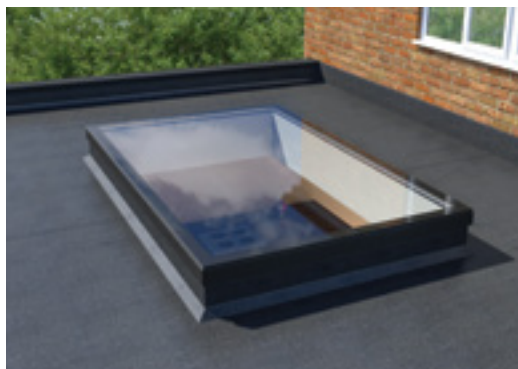

Ultra[®]sky
SKYLIGHT by Ultraframe

SIMPLE, **STYLISH** ELEGANCE

The Ultrasky Flat Skylight provides an element of style to extension and orangery roofs and **floods natural light** into previously dark and gloomy rooms.

SIMPLE, **STYLISH** ELEGANCE

The Ultrasky Flat Skylight provides an element of style to extension and orangery roofs and floods natural light into the room below. Its distinctive sleek, frameless edge to edge glass gives a stunning contemporary look that allows the largest possible amount of light to be brought into the room.

Sitting flush with the internal plasterboard, the Ultrasky Flat Skylight looks frameless from the inside, giving a bright open roof feel. The fully insulated frame with 'Warm Frame' technology combined with noise reducing glass means that Ultrasky Flat Skylight limits external noise and is unrivalled in thermal efficiency.

WARMEST

Fully insulated core

EASIEST

Unique click-fit
installation

The Ultrasky Flat Skylight's simple pre-assembled design and unique click-fit installation process allows precision fit and is up to 50% faster to install than other flat roof lights.