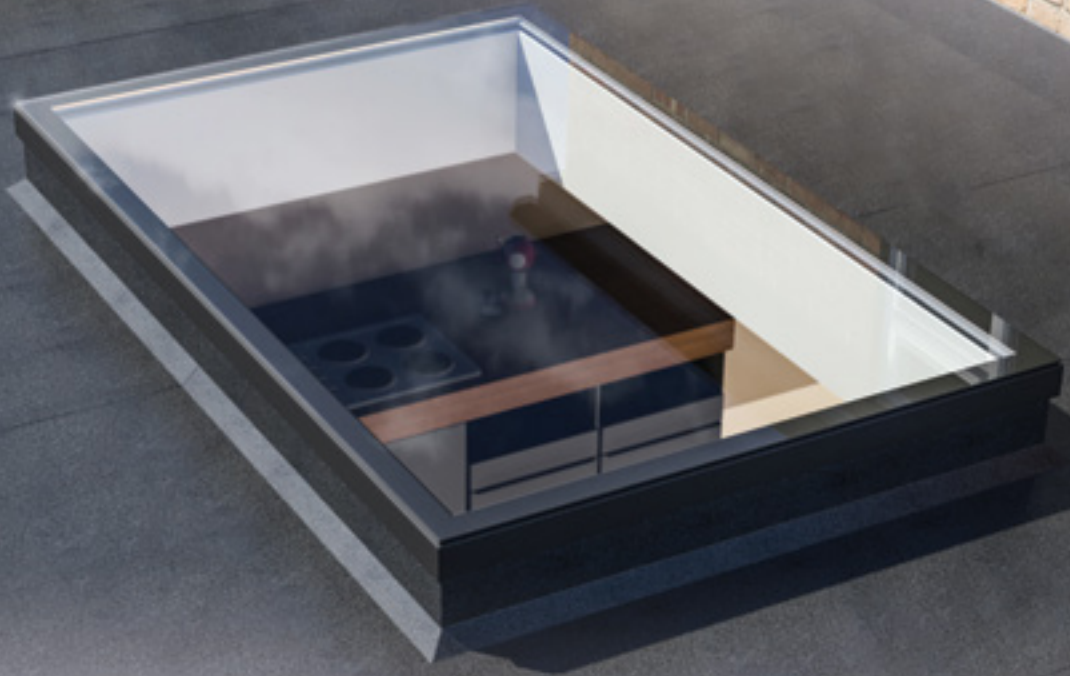

Ultra[®]sky
SKYLIGHT by Ultraframe

SIMPLE, **STYLISH** ELEGANCE

The Ultrasky Flat Skylight provides an element of style to extension and orangery roofs and **floods natural light** into previously dark and gloomy rooms.

SIMPLE, **STYLISH** ELEGANCE

The Ultrasky Flat Skylight provides an element of style to extension and orangery roofs and floods natural light into the room below. Its distinctive sleek, frameless edge to edge glass gives a stunning contemporary look that allows the largest possible amount of light to be brought into the room.

Sitting flush with the internal plasterboard, the Ultrasky Flat Skylight looks frameless from the inside, giving a bright open roof feel. The fully insulated frame with 'Warm Frame' technology combined with noise reducing glass means that Ultrasky Flat Skylight limits external noise and is unrivalled in thermal efficiency.

WARMEST

Fully insulated core

EASIEST

Unique click-fit
installation

The Ultrasky Flat Skylight's simple pre-assembled design and unique click-fit installation process allows precision fit and is up to 50% faster to install than other flat roof lights.